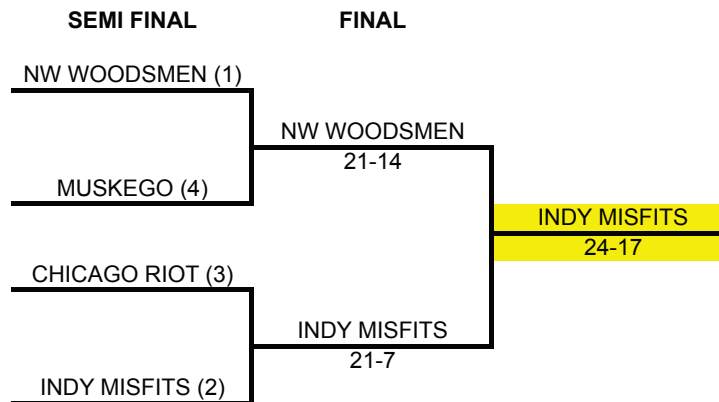

MEN'S SOCIAL 1

TEAMS	ROUND ROBIN SEEDING MATCHES												
	MATCH 1			MATCH 2			MATCH 3			SEEDING*			
	W-L	T-PF	T-PA	W-L	T-PF	T-PA	W-L	T-PF	T-PA	W-L	TRIES	POINTS	SEED
a Milwaukee RFC	W	5-31	1-5	L	1-7	3-17	L	2-12	2-14	1-2			
b Oconto	L	1-5	5-31	L	1-7	3-17	L	2-10	5-35	0-3			
c Jerky Boys	L	1-7	2-12	W-L	3-17	1-7	W-L	5-35	2-10	2-1	9		
d Chicago Riot	W	2-12	1-7	W-L	3-17	1-7	W-L	2-14	2-12	3-0	7		3
e Black & Blue	L	1-5	3-15	L	0	3-17	T	4-22	4-22	0-2-1			
f Muskego	W	3-15	1-5	W	6-36	1-7	L	1-7	2-14	2-1	10		4
g Indy Misfits	W	5-35	1-7	W	3-17	0	W	2-14	1-7	3-0	10		2
h Back in Black	L	1-7	5-35	L	1-7	6-36	T	4-22	4-22	0-2-1			
i Harlequins	W	5-37	2-12	W	3-17	1-7	L	1-7	4-26	2-1	9		
j Valley Crusaders	L	2-12	5-37	L	0	4-24	W	3-19	3-15	1-2			
k SLOBS	L	1-7	4-22	L	1-7	3-17	L	3-15	3-19	0-3			
l NW Woodsmen	W	4-22	1-7	W	4-24	0	W	4-26	1-7	3-0	12		1

* Top team in each pool and the best 2nd place team among all pools advance to Knock-out Round

KEY: W-L, Win-Loss; T-PF, Tries-Points For; T-PA, Tries, Points Against.

KNOCK-OUT PLAYOFF MATCHES