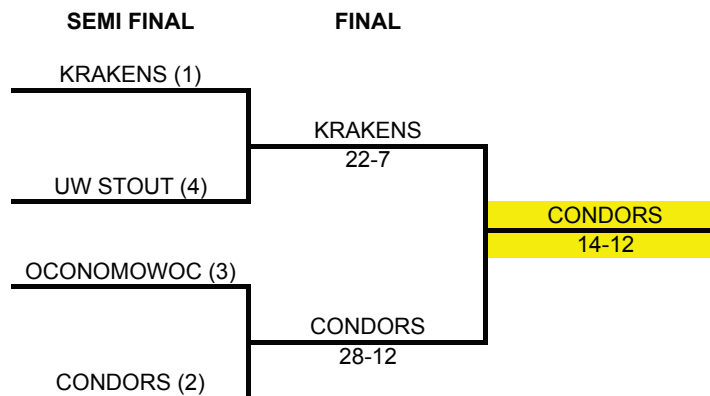

MEN'S SOCIAL 2

TEAMS	ROUND ROBIN SEEDING MATCHES												
	MATCH 1			MATCH 2			MATCH 3			SEEDING*			
	W-L	T-PF	T-PA	W-L	T-PF	T-PA	W-L	T-PF	T-PA	W-L	TRIES	POINTS	SEED
1 Oconomowoc	W	4-24	1-5	W	4-24	0	W	4-22	2-10	3-0	12		3
2 UW-Whitewater	L	1-5	4-24	W	3-21	2-14	W	5-31	1-7	2-1			
3 Marmots	W	5-33	2-12	L	0	4-24	L	1-7	5-31	1-2			
4 Chicago Blue	L	2-12	5-33	L	2-14	3-21	L	2-10	4-22	0-3			
5 Oshkosh Pigs	W	5-31	1-7	W	2-14	2-10	L	1-7	4-28	2-1			
6 Illinois State Univ.	L	1-7	5-31	L	0	6-40	L	0	3-21	0-3			
7 Murphy's Throwback Tour	L	4-26	5-35	L	2-10	2-14	W	3-21	0	1-2			
8 Chicago Condors	W	5-35	4-26	W	6-40	0	W	4-28	1-7	3-0	15		2
9 FDL Wolfpac	L	0	3-19	L	1-5	4-26	W	3-15	2-12	1-2			
10 UW-Stout	W	3-19	0	W	3-20	3-19	W	2-12	1-5	3-0	8		4
11 MRFC Old Boys	W	4-26	2-12	W	4-26	1-5	L	1-5	2-12	2-1			
12 Rockford Ravens	L	2-12	4-26	L	3-19	3-20	L	2-12	3-15	0-3			
13 UIC	W	2-15	1-5	L	1-7	7-14	L	0	5-33	1-2			
14 Marquette	L	1-5	2-15	L	1-5	5-29	L	0	6-40	0-3			
15 Krakens	W	4-26	1-5	W	7-14	1-7	W	6-40	0	3-0	17		1
16 SS Irish	L	1-5	4-26	W	5-29	1-5	W	5-33	0	2-1			

* Top team in each pool advances to the Knock-out Round.

KEY: W-L, Win-Loss; T-PF, Tries-Points For; T-PA, Tries, Points Against.

KNOCK-OUT PLAYOFF MATCHES