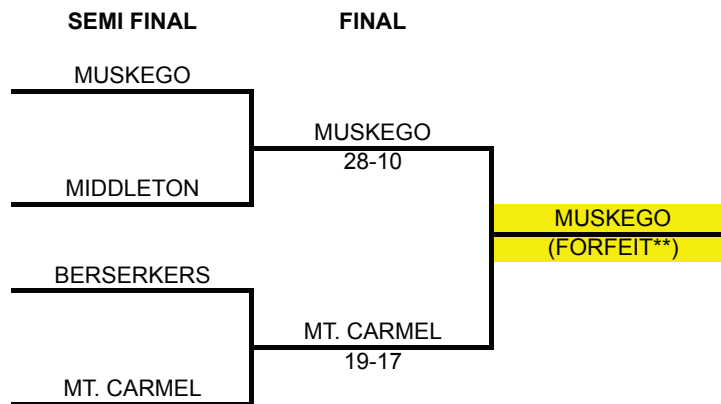

HIGH SCHOOL BOYS

TEAMS	ROUND ROBIN SEEDING MATCHES												
	MATCH 1			MATCH 2			MATCH 3			SEEDING*			
	W-L-D	T-PF	T-PA	W-L-D	T-PF	T-PA	W-L-D	T-PF	T-PA	W-L-D	TRIES	POINTS	SEED
A Naperville Warriors	W	6-38	0	L	0	2-12	W	4-24	3-15	2-1-0			
B Valley Crusaders	L	0	6-38	L	0	4-22	L	1-5	5-29	0-3-0			
C Mt.Carmel	W	3-19	1-5	W-L	2-12	0	W	5-29	1-5	3-0-0	10	60	2
D Pewaukee	L	1-5	3-19	W-L	4-22	0	L	3-15	4-24	1-2-0			
E Waubonsie Valley	W	7-31	1-5	L	0	5-29	L	2-12	5-31	1-2-0			
F FDL Stoutmen	L	1-5	7-31	L	1-5	2-14	L	1-7	4-30	0-3-0			
G Brother Rice	L	0	1-5	W	5-29	0	W	4-30	1-7	2-1-0			
H Berserkers	W	1-5	0	W	2-14	1-5	W	5-31	2-12	3-0-0	8	50	3
I Predators	W	1-5	0	W	3-21	1-5	L	1-7	5-31	2-1-0			
J Mounds View	L	0	1-5	L	0	1-5	L	0	1-5	0-3-0			
K MUHS	L	0	7-54	L	1-5	3-21	W	1-5	0	1-2-0			
L Muskego	W	7-54	0	W	1-5	0	W	5-31	1-7	3-0-0	13	90	1
M Rockford Ravens	W	5-28	1-5	D	2-10	2-10	L	3-17	4-24	1-1-1			
N Kenosha Vultures	L	1-5	5-28	L	0	5-31	L	0	8-55	0-3-0			
O Middleton	W	4-20	2-14	D	2-10	2-10	W	8-55	0	2-0-1	14	85	4
P Griffons	L	2-14	4-20	W	5-31	0	W	4-24	3-17	2-1-0			

* Top team in each pool advances to the Knock-out Round.

KEY: W-L-D, Win-Loss-Draw; T-PF, Tries-Points For; T-PA, Tries, Points Against.

KNOCK-OUT PLAYOFF MATCHES

**MT. CARMEL USED INELIGIBLE (COLLEGE) PLAYERS