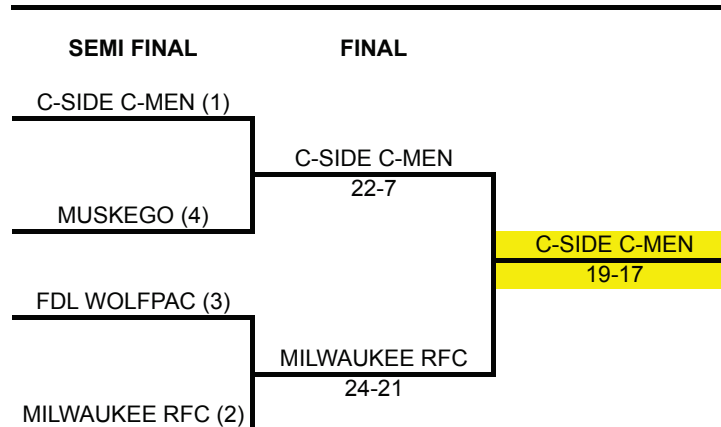

MEN'S COMPETITIVE

TEAMS	ROUND ROBIN SEEDING MATCHES												
	MATCH 1			MATCH 2			MATCH 3			SEEDING*			
	W-L	T-PF	T-PA	W-L	T-PF	T-PA	W-L	T-PF	T-PA	W-L	TRIES	POINTS	SEED
A C-Side C-men	W	6-36	0	W	4-24	3-15	W	5-27	3-19	3-0	15		1
B SLURFC	L	0	6-36	W	3-19	1-7	W	5-31	1-5	2-1			
C UW-Whitewater	W	2-14	2-10	L	3-15	4-24	L	1-5	5-31	1-2			
D Lincoln Park	L	2-10	2-14	L	1-7	3-19	L	3-19	5-27	0-3			
E Milwaukee RFC	W	5-29	1-5	W	6-42	0	W	3-19	1-5	3-0	14		2
F Illinois Tornados	L	1-5	5-29	L	1-7	4-24	W	6-34	0	1-2			
G Marquette	L	1-5	4-26	L	0	6-42	L	0	6-34	0-3			
H CARFU	W	4-26	1-5	W	4-24	1-7	L	1-5	3-19	2-1			
I Chicago Lions	W	3-21	3-19	L	2-14	4-28	L	1-5	5-27	1-2			
J KISS	L	3-19	3-21	L	2-12	3-21	L	3-17	5-29	0-3			
K Muskego	T	3-19	3-19	W	4-28	2-14	W	5-29	3-17	2-0-1	12		4
L Madison United	T	3-19	3-19	W	3-21	2-12	W	5-27	1-5	2-0-1			
M Chicago Griffins	W	4-22	3-19	L	1-7	4-26	L	2-12	6-36	1-2			
N Pandas	L	3-19	4-22	W	5-31	2-10	L	1-7	5-31	1-2			
O FDL Wolfpac	W	4-26	3-19	W	4-26	1-7	W	5-31	1-7	3-0	13		3
P Harlequins	L	3-19	4-26	L	2-10	5-31	W	6-36	2-12	1-2			

* Top team in each pool advances to the Knock-out Round.

KEY: W-L, Win-Loss; T-PF, Tries-Points For; T-PA, Tries, Points Against.

KNOCK-OUT PLAYOFF MATCHES