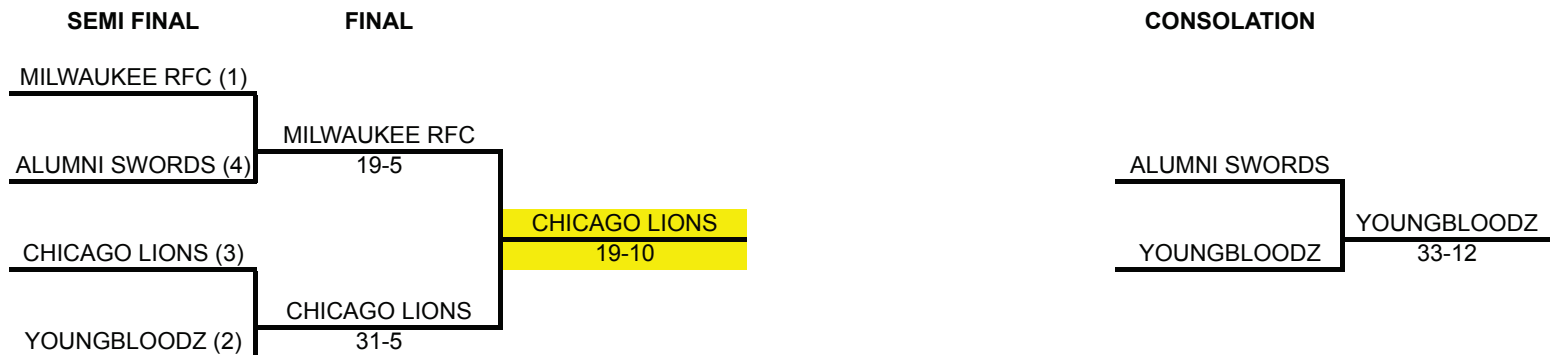

MEN'S QUALIFIER/CCS

TEAMS	ROUND ROBIN SEEDING MATCHES												
	MATCH 1			MATCH 2			MATCH 3			SEEDING*			
	W-L	T-PF	T-PA	W-L	T-PF	T-PA	W-L	T-PF	T-PA	W-L	TRIES	POINTS	SEED
a Youngbloodz	W	4-28	0	W	5-35	1-5	W	5-31	1-5	3-0	14	94	2
b Grand-Rapids-Gazelles	L	Forfeit	Forfeit	L	Forfeit	Forfeit	L	Forfeit	Forfeit	0-3			
c Leka 7	L	0	4-26	L	0	4-28	W	4-28	0	1-2			
d Chicago Griffins	W	4-26	0	W	4-28	0	L	1-5	5-31	2-1	9		
e Milwaukee RFC	W	7-47	1-5	W	5-35	1-5	W	3-17	3-15	3-0	15		1
f Traverse Bay Blues	L	1-5	7-47	L	1-5	3-19	L	1-5	3-19	03			
g Northwestern Univ. RFC	L	1-7	4-26	L	1-5	5-35	W	3-19	15	1-2			
h Louisville RFC	W	4-26	1-7	W	3-19	1-5	L	3-15	3-17	2-1	10	60	
i Chicago Lions	W	6-36	1-7	w	4-28	1-7	w	4-24	1-7	3-0	14	88	3
j Jerky Boys	L	1-7	6-36	W	3-21	1-7	L	0	5-35	1-2			
k UD Alumni Swords	W	4-28	2-12	L	1-7	4-28	W	5-35	0	2-1	10	70	4
l Metropolis RFC	L	2-12	4-28	L	1-7	3-21	L	1-7	4-24	03			

* Top team in each pool and the best 2nd place team among all pools advance to Knock-out Round

KEY: W-L, Win-Loss; T-PF, Tries-Points For; T-PA, Tries, Points Against.

KNOCK-OUT PLAYOFF MATCHES