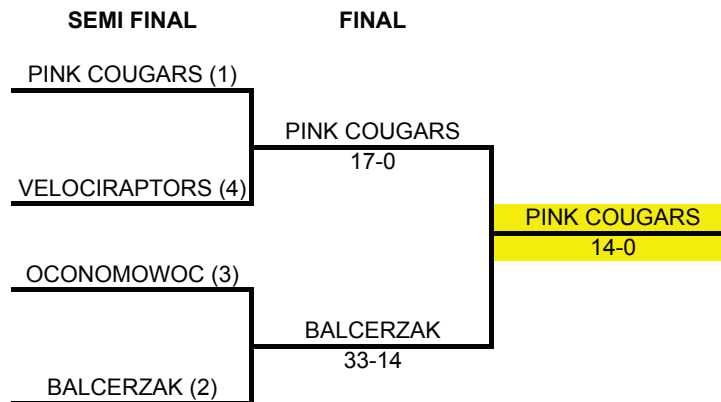

WOMEN'S SOCIAL

TEAMS	ROUND ROBIN SEEDING MATCHES												
	MATCH 1			MATCH 2			MATCH 3			SEEDING*			
	W-L	T-PF	T-PA	W-L	T-PF	T-PA	W-L	T-PF	T-PA	W-L	TRIES	POINTS	SEED
I Marquette	L	0	7-41	L	0	6-42	W	4-26	1-5	1-2			
II Velociraptors	W-L	7-41	0	W-L	6-38	0	L	1-7	3-19	2-1	14		4
III Balcerzak	W-L	10-68	0	W-L	6-42	0	W	3-19	1-7	3-0	19		2
IV Milwaukee Scylla B	L	0	10-68	L	0	6-38	L	1-5	4-26	0-3			
V UWWRFC	L	0	3-15	W	3-17	2-10	L	2-10	3-17	1-2			
VI Chicago North Shore	W	3-15	0	L	2-14	2-17	W	4-22	1-7	2-1	9		
VII Sword	L	2-14	6-38	L	2-10	3-17	L	1-7	4-22	0-3			
VIII Oconomowoc	W	6-38	2-14	W	3-17	2-14	W	3-17	2-10	3-0	12		3
IX Northern Illinois	L	1-5	7-39	L	1-5	3-21	L	1-5	2-12	0-3			
X All Pink Cougars	W	7-39	1-5	W	7-43	0	W	6-32	0	3-0	20		1
XI Milwaukee Scylla A	W	2-10	1-5	W	3-21	1-5	L	0	6-32	2-1	5		
XII Hooligans	L	1-5	2-10	L	0	7-43	W	2-12	1-5	1-2			

* Top team in each pool and the best 2nd place team among all pools advance to Knock-out Round

KEY: W-L, Win-Loss; T-PF, Tries-Points For; T-PA, Tries, Points Against.

KNOCK-OUT PLAYOFF MATCHES