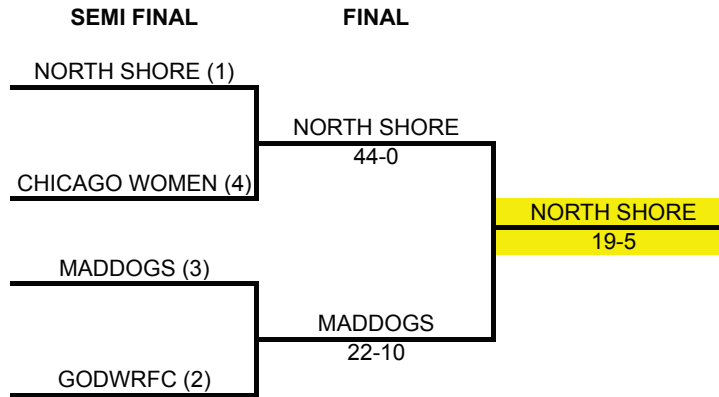

WOMEN'S COMPETITIVE

TEAMS		ROUND ROBIN SEEDING MATCHES												
		MATCH 1			MATCH 2			MATCH 3			SEEDING*			
		W-L	T-PF	T-PA	W-L	T-PF	T-PA	W-L	T-PF	T-PA	W-L	TRIES	POINTS	SEED
1	GODWRFC	W	4-22	1-5	W	4-22	2-10	W	4-24	1-5	3-0	12		2
2	UW-La Crosse 2	L	1-5	4-22	L	1-5	2-12	L	0	3-17	0-3			
3	Chicago Women	W	4-24	0	L	2-10	4-22	W	3-17	0	2-1	9		4
4	Louisville	L	0	4-24	W	2-12	1-5	L	1-5	4-24	1-2			
5	MADDOGS	L	1-5	4-20	W	7-43	0	W	5-29	1-5	2-1	13		3
6	Chicago North Shore	W	4-20	1-5	W	8-52	0	W	6-34	0	3-0	18		1
7	UW-La Crosse 1	L	3-15	3-17	L	0	7-43	L	0	6-34	0-3			
8	SA Annihilators	W	3-17	3-15	L	0	8-52	L	1-5	5-29	1-2			

* Best team in each pool seeded 1 and 2. Second best team in each pool seeded 3 and 4.

KEY: W-L, Win-Loss; T-PF, Tries-Points For; T-PA, Tries, Points Against.

KNOCK-OUT PLAYOFF MATCHES